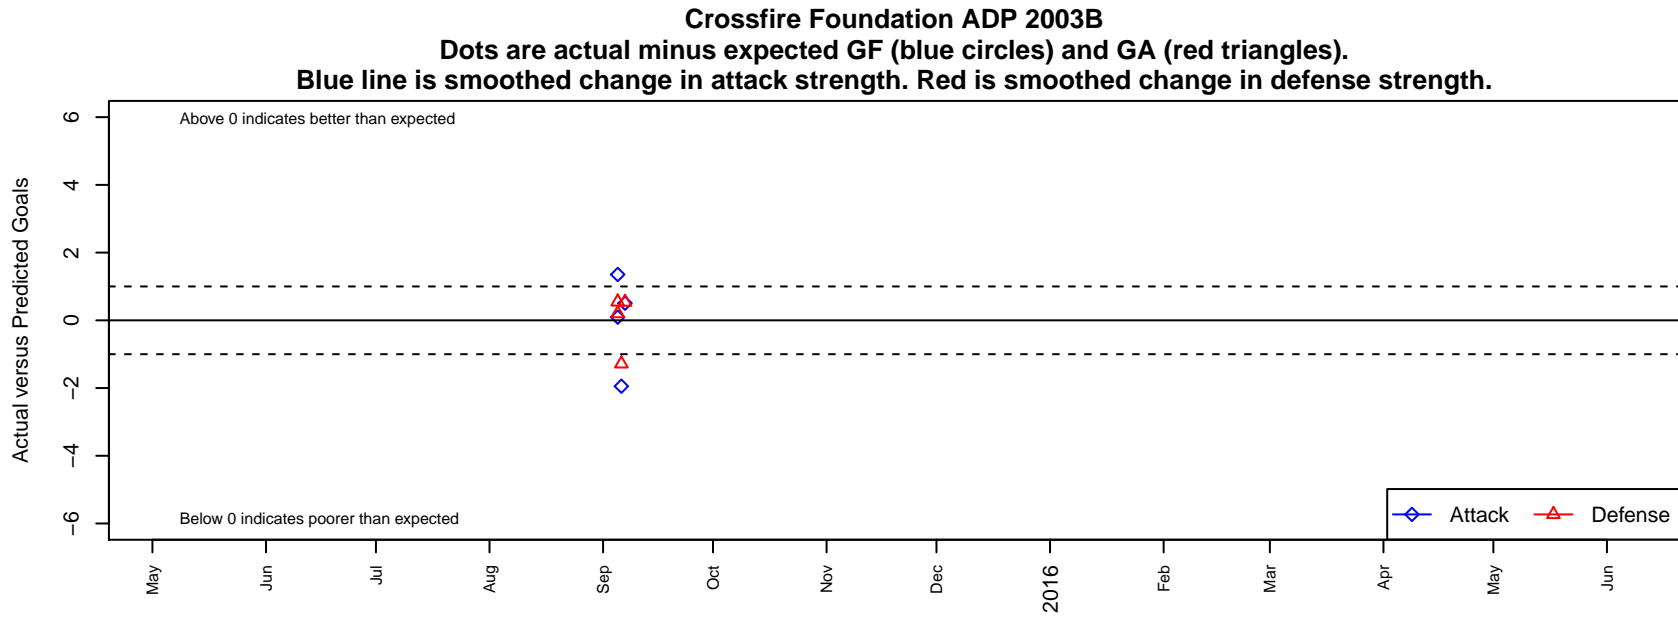

# Crossfire Foundation ADP 2003B

Crossfire Premier Foundation  
Redmond, WA  
B03 total strength=1357  
attack=9.24 defense=5.13

alt names used:

Venues played:  
2015 SX Cup U13

<b>date</b>	<b>home</b>		<b>away</b>		<b>venue</b>	<b>pred.home</b>	<b>pred.away</b>
2015-09-07	Crossfire Foundation ADP 2003B	2	Fraser Valley Selects 2003B	0	2015 SX Cup U13	1.49	0.54
2015-09-06	Crossfire Foundation ADP 2003B	5	Blizzards River Plate 2003B	2	2015 SX Cup U13	6.95	0.72
2015-09-05	Crossfire Foundation ADP 2003B	5	Mountain United 2003B	1	2015 SX Cup U13	3.65	1.20
2015-09-05	Thompson Okanagan FC 2003B	0	Crossfire Foundation ADP 2003B	8	2015 SX Cup U13	0.55	7.91